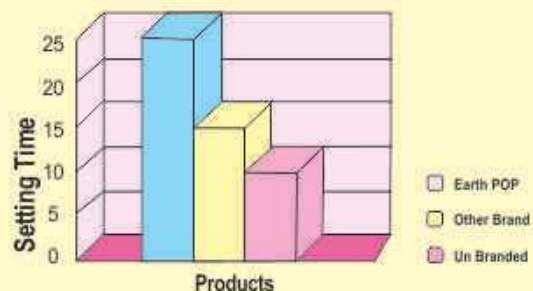

Earth's most modern, ISO certified, state-of- the-art manufacturing plant is located in Bikaner, Rajasthan. High quality gypsum is processed from the mines at Bikaner... as this has abundant, large scale deposits of the raw material. Earth POP is manufactured with latest, most advanced machines and taken through several stringent quality control measures through exhausting system to the packing unit. This ensures that you get the highest quality, ultra-fine P.O.P. only. Once ready the P.O.P. is packed in sealed moisture- proof bags and despatched to the network. This ensuring that the customers get the perfect quality only, that they expect from us. EARTH POP is available in standard packing of 1 Kg, 2 Kg & 25 Kg.

STRONG CREDENTIALS

Founded in July 2005. Earth is already one of the most trusted and popular brand in states of Delhi, Punjab, Haryana, HP, UP, Uttrakhand, Chandigarh & M.P.

OUR MISSION: TOTAL CUSTOMER SATISFACTION

At Earth our mission of one "Total Customer Satisfaction". Our advanced plant incorporates state-of-the-art manufacturing facilities and equipment-the result of assimilating the world's finest technologies and knowhow.

Comparison Chart	Earth	Others/Local
Whiteness	78-85%	60-65%
Initial Setting Time	16-22 min	5-10 min
Final Setting Time	22-28 min	5-10 min
Waistage	Almost Nil	High
Transverse Strength	21.6 Kg/cm²	N.A.
Residue	<4%	10-15%
ISI Mark	✓	No

Smooth Finish

Aesthetics

Temperature Control

Crack Free